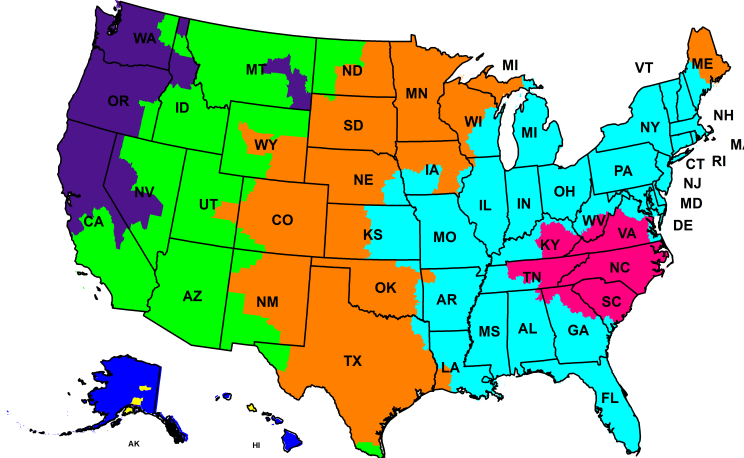

Ground Service Maps

Ground Service Maps Results

[Print](#)

Shipping from ZIP/Postal code: 28787

When will your shipment be scheduled for delivery?

	1 day	2 days	3 days	4 days	5 days	6 days	7+ days
If picked up on...	Will be delivered by...						
Monday	Tue	Wed	Thu	Fri	Mon	Tue**	Wed^
Tuesday	Wed	Thu	Fri	Mon	Tue	Wed**	Thu^
Wednesday	Thu	Fri	Sat (FHD) Mon (FXG)	Tue	Wed	Thu**	Fri^
Thursday	Fri	Sat (FHD) Mon (FXG)	Mon (FHD) Tue (FXG)	Wed	Thu	Fri**	Mon^
Friday	Sat (FHD) Mon (FXG)	Mon (FHD) Tue (FXG)	Tue (FHD) Wed (FXG)	Thu	Fri	Mon**	Tue^
Weekend	Tue*	Wed	Thu	Fri	Mon	Tue**	Wed^

FHD = FedEx Home Delivery
 FXG = FedEx Ground
 * Monday delivery if the shipper is participating in Monday Residential Home Delivery
 ** The following week
 ^Earliest possible delivery beginning the following week

Map is a general representation. In limited areas, times may differ. For specific ZIP-to-ZIP transit times, go to fedex.com, and under the Shipping tab, choose Shipping Rates & Delivery Times.

This map illustrates service schedules in business days as of June, 2019 for FedEx Ground shipments

Example: A package shipped via FedEx Ground on Monday with a transit schedule of 2 business days, (not including the day the package is shipped) would be expected for delivery on Wednesday. A package shipped on Friday with a 2-day transit schedule would be expected for delivery the following Tuesday.